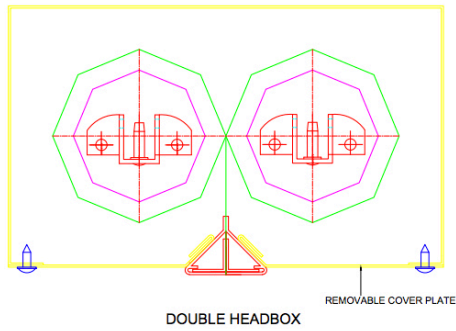

**F&S MAINTENANCE**

Home Our Products Service & Maintenance Projects Downloads Contact Us

Telephone: 01708 228 184

DRAWING NUMBER SC1-SC60 GenDet

CURTAIN DROP	SINGLE ROLLER W x H	MULTIPLE ROLLER OVER / UNDER W x H	MULTIPLE ROLLER SIDE BY SIDE W x H
< 3m	150mm x 150mm	150mm x 250mm	250mm x 150mm
3m - 8m	180mm x 180mm	210mm x 350mm	310mm x 180mm
8m - 12m	210mm x 210mm	230mm x 390mm	350mm x 210mm

REV A	REV B	REV C	REV D	REV E	SCALE	PROJECT	TITLE
					N.T.S.	SMOKE CURTAIN HEADBOX	GENERAL DETAILS OF SC2 - SC60 SMOKE CURTAIN
DATE	DATE	DATE	DATE	DATE	DATE	DRAWN BY: D. NAYLOR	
						CHECKED BY:	
						DATE: 8 / 05 / 14	
						DISC NO:	
						ALL DIMENSIONS IN MILLIMETRES UNLESS STATED OTHERWISE. DRAWN TO SCALE OF 1:1 UNLESS NOTED.	DRAWING NUMBER: SC1-SC60 GenDet