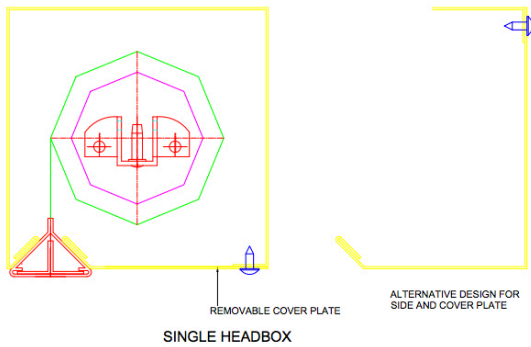

**F&S MAINTENANCE**

Home Our Products Service & Maintenance Projects Downloads Contact Us

Telephone: 01708 228 184

DRAWING NUMBER SC1-SC60 GenDet

CURTAIN DROP	SINGLE ROLLER W x H	MULTIPLE ROLLER OVER / UNDER W x H	MULTIPLE ROLLER SIDE BY SIDE W x H
< 3m	150mm x 150mm	150mm x 250mm	250mm x 150mm
3m - 8m	180mm x 180mm	210mm x 350mm	310mm x 180mm
8m - 12m	210mm x 210mm	230mm x 390mm	350mm x 210mm

REV A	REV B	REV C	REV D	REV E	SCALE	PROJECT	TITLE
					N.T.S.	SMOKE CURTAIN HEADBOX	GENERAL DETAILS OF SC2 - SC60 SMOKE CURTAIN
DATE	DATE	DATE	DATE	DATE	DATE	DRAWN BY: D. NAYLOR	
						CHECKED BY:	
						DATE: 8 / 05 / 14	
						DISC NO:	
						ALL DIMENSIONS IN MILLIMETRES UNLESS STATED OTHERWISE. DRAWN TO SCALE OF 1:1 UNLESS NOTED.	DRAWING NUMBER: SC1-SC60 GenDet