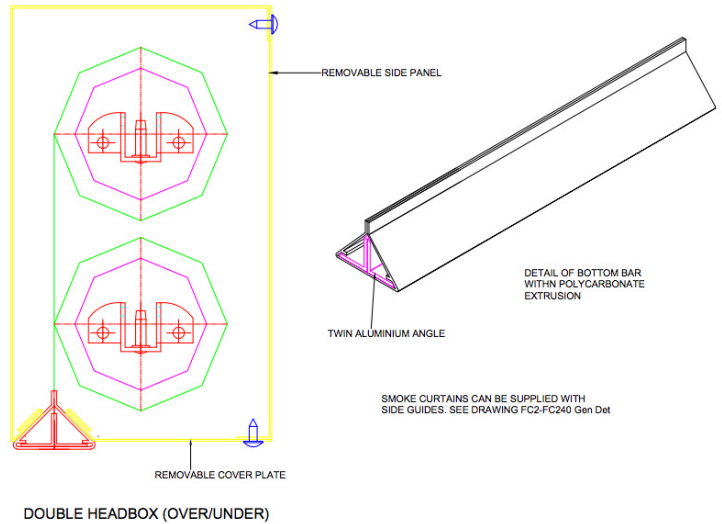

**F&S MAINTENANCE**

Home Our Products Service & Maintenance Projects Downloads Contact Us

Telephone: 01708 228 184

DRAWING NUMBER SC1-SC60 GenDet

CURTAIN DROP	SINGLE ROLLER W x H	MULTIPLE ROLLER OVER / UNDER W x H	MULTIPLE ROLLER SIDE BY SIDE W x H
< 3m	150mm x 150mm	150mm x 250mm	250mm x 150mm
3m - 8m	180mm x 180mm	210mm x 350mm	310mm x 180mm
8m - 12m	210mm x 210mm	230mm x 390mm	350mm x 210mm

REV A	REV B	REV C	REV D	REV E	SCALE	PROJECT	TITLE
					N.T.S.	SMOKE CURTAIN HEADBOX	GENERAL DETAILS OF SC2 - SC60 SMOKE CURTAIN
DATE	DATE	DATE	DATE	DATE	DATE	DRAWN BY: D. NAYLOR	
						CHECKED BY:	
						DATE: 8 / 05 / 14	
						DISC NO:	
						ALL DIMENSIONS IN MILLIMETRES UNLESS STATED OTHERWISE. DRAWN TO SCALE OF 1:1 UNLESS NOTED.	DRAWING NUMBER: SC1-SC60 GenDet